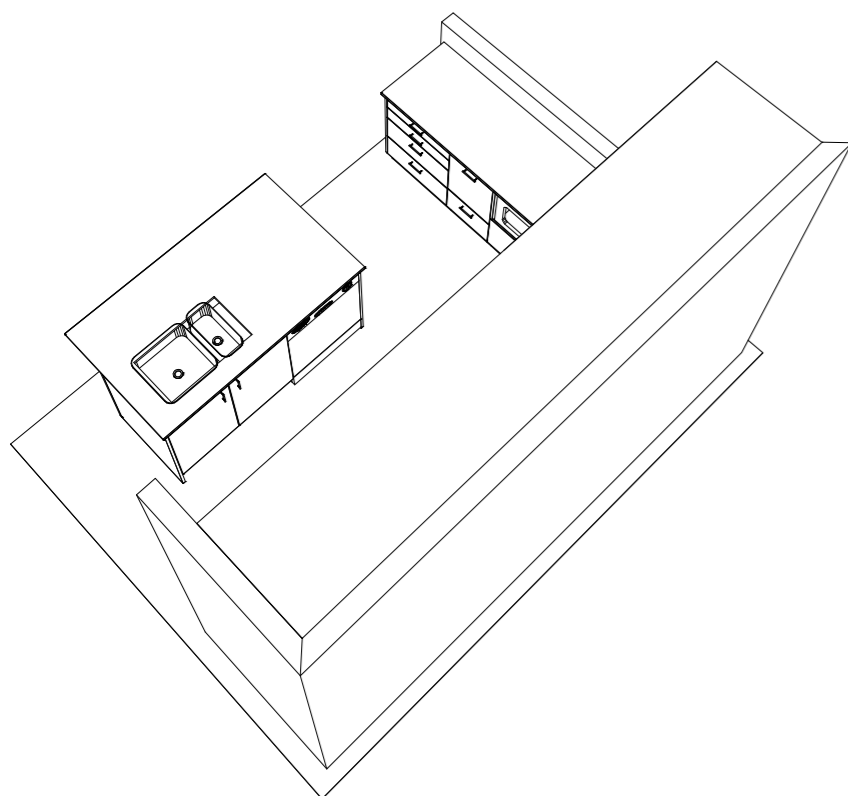

**KITCHEN
CREATORS**
Kitchen Design
& Manufacturing

Designer
Helen
16/03/2021

Paraparaumu
144 Kapiti Road
P: 04 2982421
F: 04 2982408

info@kitchencreators.co.nz

Kenepuru Homes

Wardrobe Layout

Wardrobes up to 2000mm wide.
300mm Silver Ventilated Wire

Kenepuru Homes
Wardrobe Layout

Linen & Storage Cupboards
400mm Silver Ventilated Wire