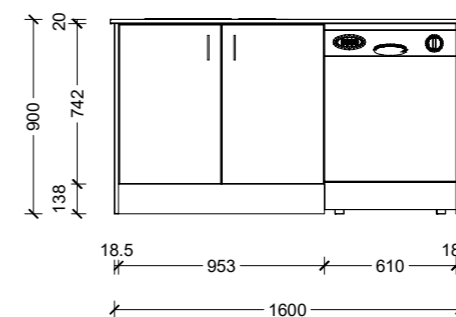

**KITCHEN
CREATORS**
Kitchen Design
& Manufacturing

Designer
Helen
16/03/2021

Paraparaumu
144 Kapiti Road
P: 04 2982421
F: 04 2982408

info@kitchencreators.co.nz

Kenepuru Homes

Wardrobe Layout

Wardrobes up to 2000mm wide.
300mm Silver Ventilated Wire