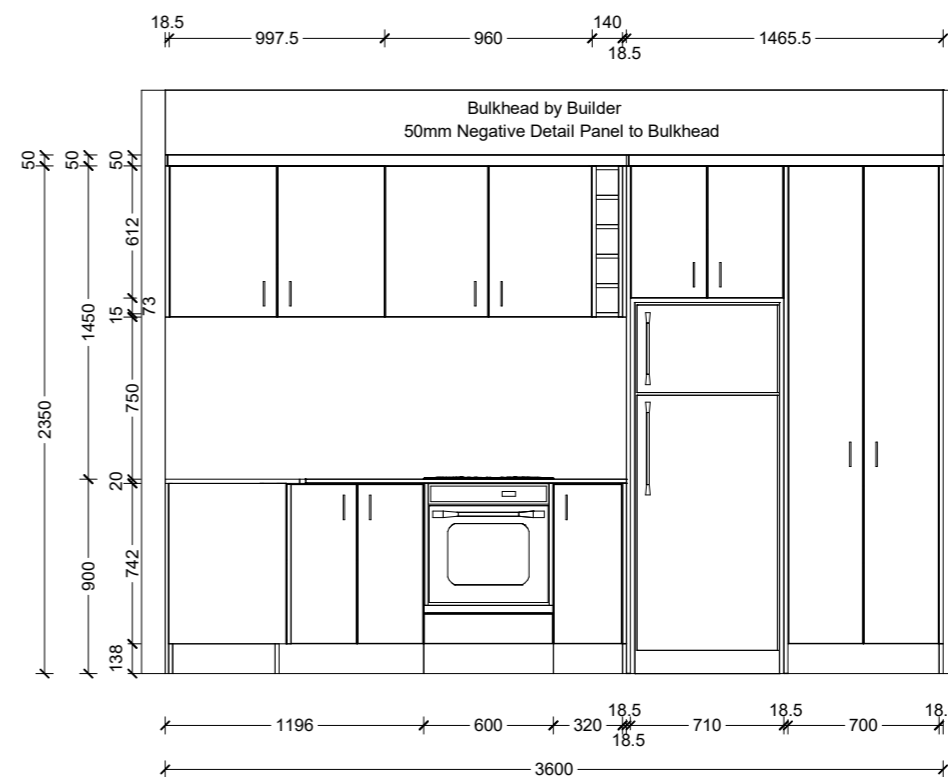

**KITCHEN
CREATORS**
Kitchen Design
& Manufacturing

Designer
Helen
16/03/2021

Paraparaumu
144 Kapiti Road
P: 04 2982421
F: 04 2982408

info@kitchencreators.co.nz

Kenepuru Homes

Wardrobe Layout

Wardrobes up to 2000mm wide.
300mm Silver Ventilated Wire

Kenepuru Homes
Wardrobe Layout

Linen & Storage Cupboards
400mm Silver Ventilated Wire