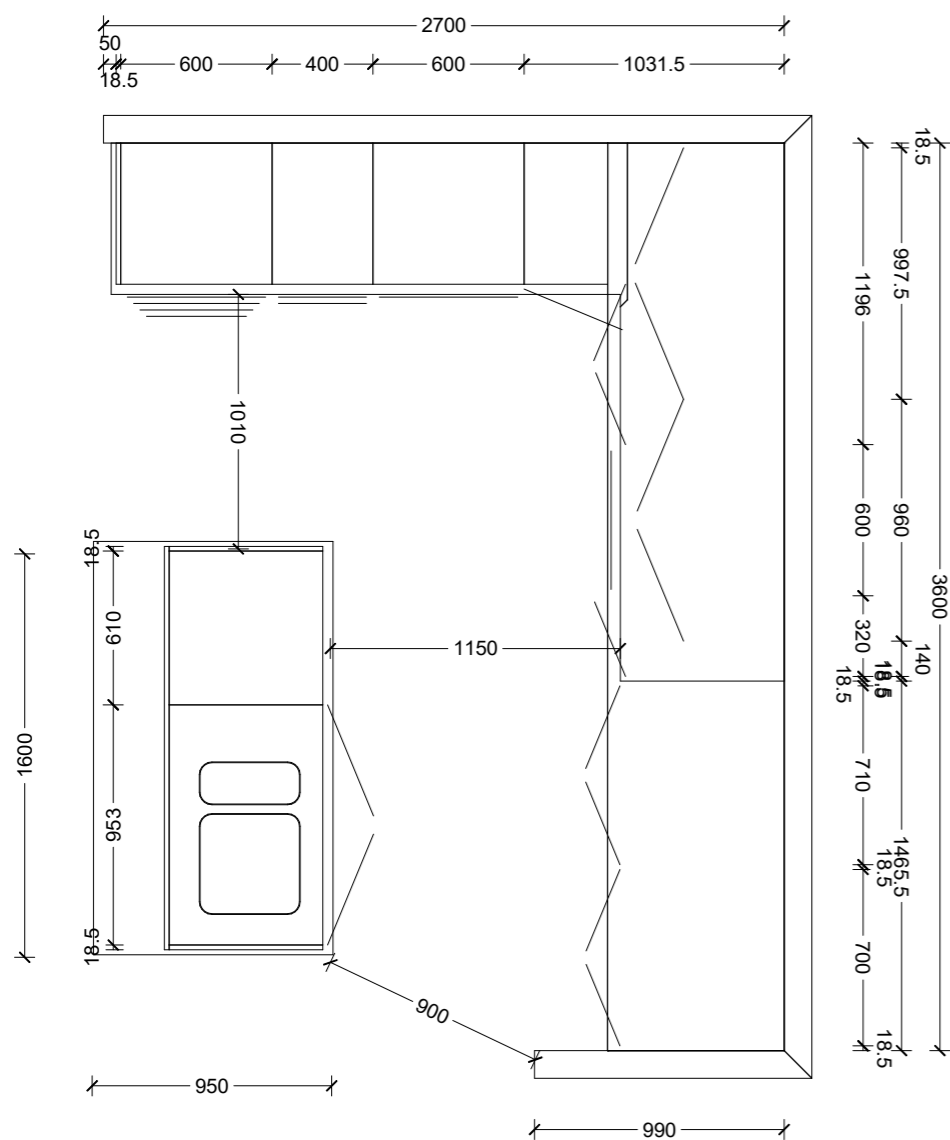

**KITCHEN
CREATORS**
Kitchen Design
& Manufacturing

Designer
Helen
16/03/2021

Paraparaumu
144 Kapiti Road
P: 04 2982421
F: 04 2982408

info@kitchencreators.co.nz

Kenepuru Homes

Wardrobe Layout

Wardrobes up to 2000mm wide.
300mm Silver Ventilated Wire

Kenepuru Homes
Wardrobe Layout

Linen & Storage Cupboards
400mm Silver Ventilated Wire