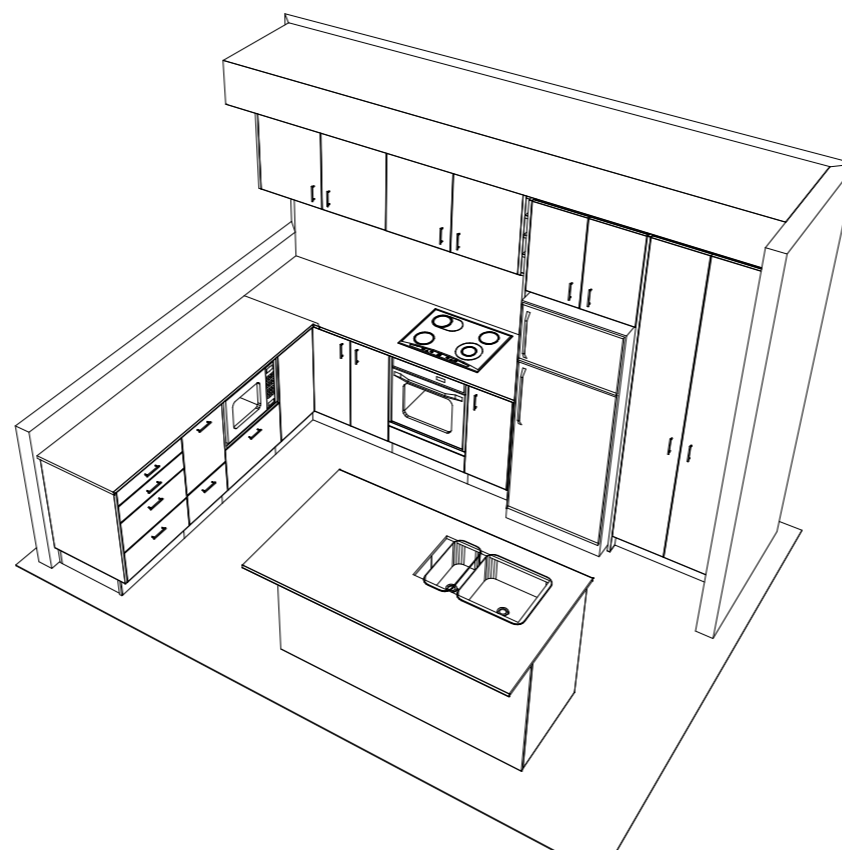

**KITCHEN
CREATORS**
Kitchen Design
& Manufacturing

Designer
Helen
16/03/2021

Paraparaumu
144 Kapiti Road
P: 04 2982421
F: 04 2982408

info@kitchencreators.co.nz

Kenepuru Homes

Wardrobe Layout

Wardrobes up to 2000mm wide.
300mm Silver Ventilated Wire

Kenepuru Homes
Wardrobe Layout

Linen & Storage Cupboards
400mm Silver Ventilated Wire